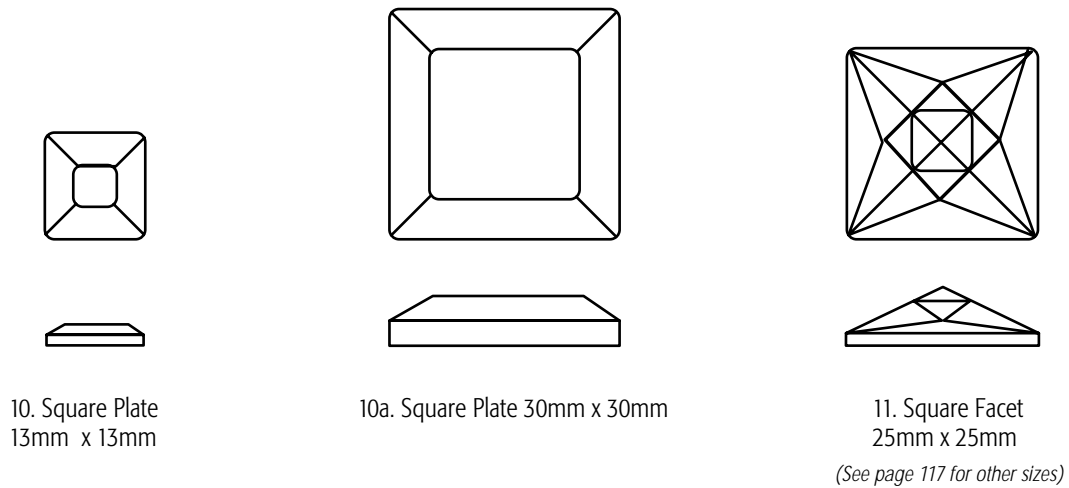

JEWELS

1a. Rautenrose Round, 35mm

1. Rautenrose Round, 30mm

2. Rautenrose Round, 24mm

3a. Rautenrose Round, 50mm

3. Rautenrose Round 15mm

4. Muggel Plain, 35mm

5. Muggel Plain 24mm

14. Pear, plain 25mm x 18mm

15. Rectangle facet 38mm x 28mm

16. Pear facet 40mm x 24mm

17. Triangle Facet 35mm center

18. Pointed Oval Facet 43mm x 20mm

19. Pointed Oval Facet 30mm x 15mm

20. Square Facet 50mm x 50mm