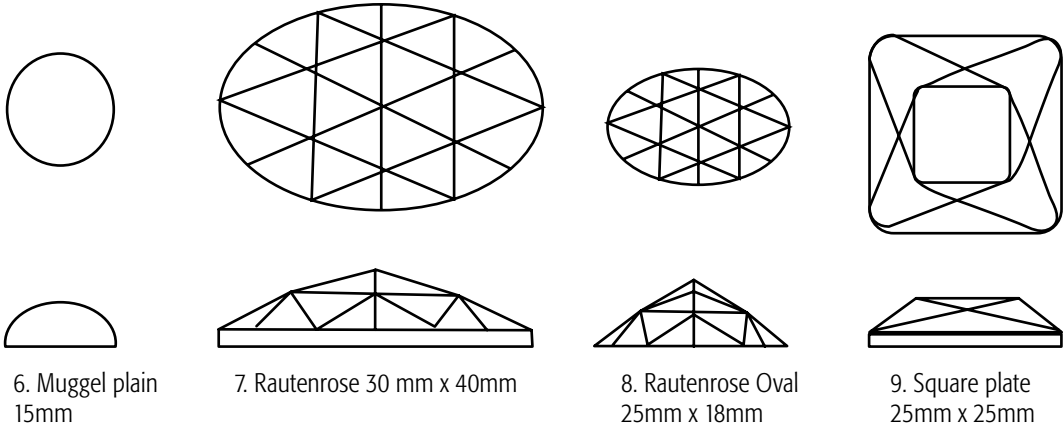

JEWELS

1a. Rautenrose Round, 35mm

1. Rautenrose Round, 30mm

2. Rautenrose Round, 24mm

3a. Rautenrose Round, 50mm

3. Rautenrose Round 15mm

4. Muggel Plain, 35mm

5. Muggel Plain 24mm

14. Pear, plain 25mm x 18mm

15. Rectangle facet 38mm x 28mm

16. Pear facet 40mm x 24mm

17. Triangle Facet 35mm center

18. Pointed Oval Facet 43mm x 20mm

19. Pointed Oval Facet 30mm x 15mm

20. Square Facet 50mm x 50mm