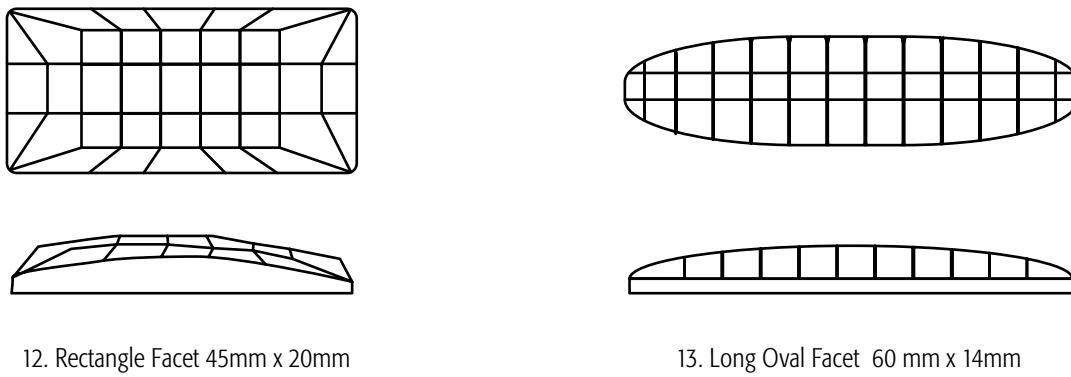

JEWELS

1a. Rautenrose Round, 35mm

1. Rautenrose Round, 30mm

2. Rautenrose Round, 24mm

3a. Rautenrose Round, 50mm

3. Rautenrose Round 15mm

4. Muggel Plain, 35mm

5. Muggel Plain 24mm

14. Pear, plain 25mm x 18mm

15. Rectangle facet 38mm x 28mm

16. Pear facet 40mm x 24mm

17. Triangle Facet 35mm center

18. Pointed Oval Facet 43mm x 20mm

19. Pointed Oval Facet 30mm x 15mm

20. Square Facet 50mm x 50mm