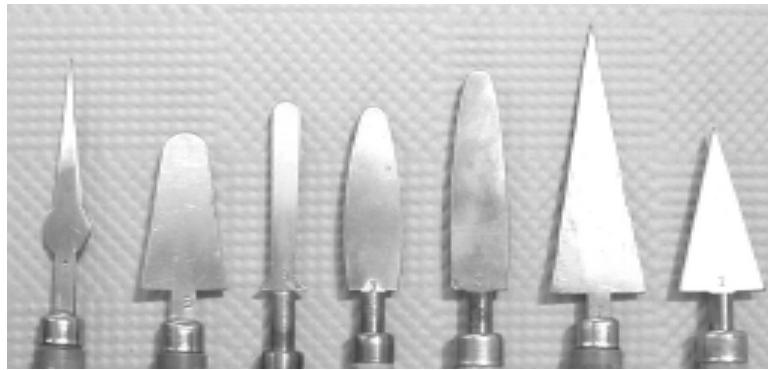

Shapers: 16   15   14   13   12   11   21