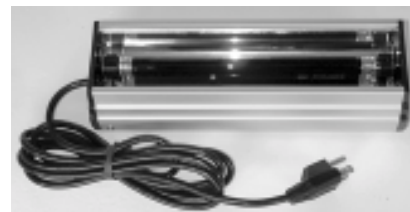

ULTRA VIOLET LIGHTS

Our KOA 300 is a one part ultraviolet light curing optical adhesive. Cures under long wavelength UV radiation (365 nanometers). You must use UV safety glass when using this product. The 4 watt unit will cure the adhesive in two to three minutes. The adhesive is available in 4oz, 1/2 liters and full liter bottles.

CODE	ITEM	Price per Piece
UV-300-04	UV Adhesive, 4oz in 8oz Bot	31.00
UV-300-05	UV Adhesive, 1/2 Liter	85.00
UV-300-10	UV Adhesive, 1 Liter	159.00
UV-010-04	UV Adhesive, Low Viscosity #10, 4oz	31.00
UV-325-04	UV Adhesive,, Low Viscosity #325, 4oz	31.00
UV-EA-140	4 Watt, 110v 3.25 x 7 x 2.5	115.00
UV-EA-140B	EA 140 & Batt Bulb	13.00
UV-EA-160	6 Watt, 110v 3.25 x 10.25 x 2.5	136.00
UV-EA-160B	EA 160 Bulb	36.00
UV-EA-180	8 Watt, 110v 3.25 x 13.25 x 2.5	147.00
UV-EA-180B	EA 180 Bulb	39.00
UV-EA-BAT	4 Watt, Battery 1.5 x 6.5 x 1.5	36.00
UV-GLASSES	UV Protecting Safety Glasses	9.00

UV LIGHT